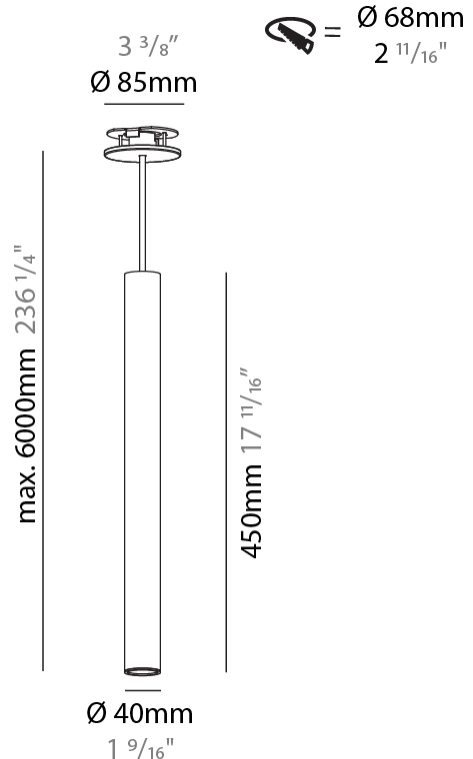

GENERAL

Series: Hangover
Subseries: Hangover Monopoint Recessed Canopy
Brand: Prolicht
Division: Architectural
Mounting Type: Suspension
Mounting Location: Ceiling
Subcategory: Pendant

PHYSICAL

Shape: Cylinder
Diameter (mm): 40
Diameter (in): 1 9/16
Height (mm): 450
Height (in): 17 11/16
Max. Overall Height (mm): 2450
Max. Overall Height (in): 96 7/16
Light Distribution: Downlight
Diffuser: Shine Ring 0-6
Fixture Finish: SSR / BKV / CWI / CRY / HAB / UFT / ITA / RUA / FTG / MYG / LOD / PUS / FRO / FUP / KIA / POP / BLS / SPG / MEY / GOH / GUM / CHC / COM / ABZ / JAG / OBR / MOS / ROR
Fixture Material: Aluminum
Cable Details: 2000mm / 6000mm Cable in White / Black / Orange / Red
Cut-out Measurements: 68mm / 2 11/16"

ELECTRICAL

Lamp Type: LED (Zhaga Standard)
Input Wattage (W): 10.9
Total Output Wattage (W): 9
Dimming: Non-Dimmable
Driver Included: Yes
Driver Location: Integrated
Driver Type: Constant Current
Driver Class: Class 2
Input Voltage (V): 120
Constant Current (mA): 500
Upon Request: Remote: 0-10Vdc dimming / Phase dimming 120Vac

LED

Number of LEDs: 1
Color Temperature (°K): 2700 / 3000 / 4000
Max. Delivered Lumen (lm): 842
CRI: >90 CRI
Lamp Life (hrs): 50000
Upon Request: ***3500K available in minimum quantities (larger quantities upon request)

OPTICAL

Reflector°: 40 / 50

RATINGS AND CERTIFICATIONS

Certified By: Certified for North American Standards
IP rating: IP20